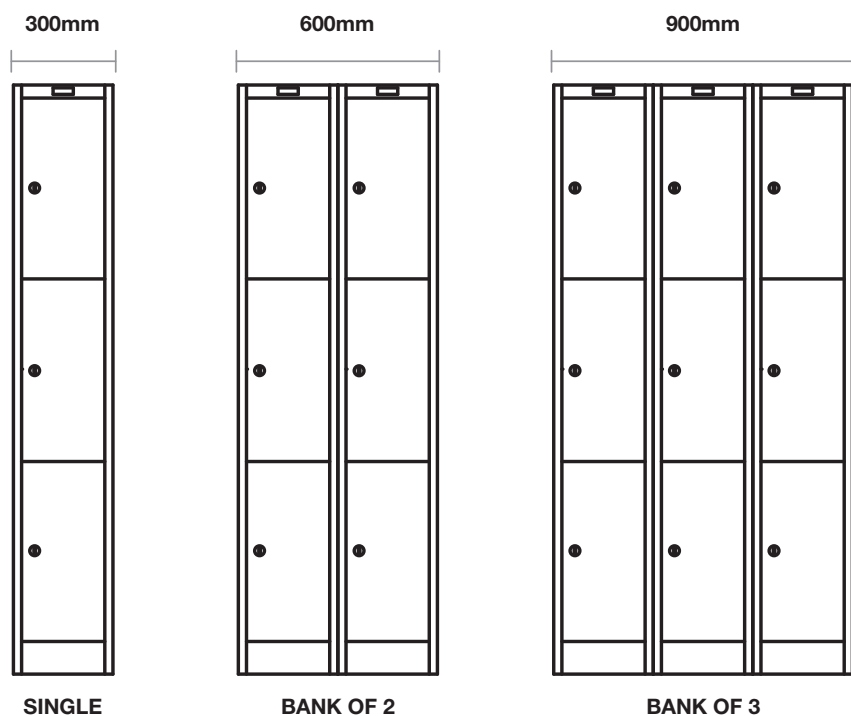

Configurations - 300mm lockers