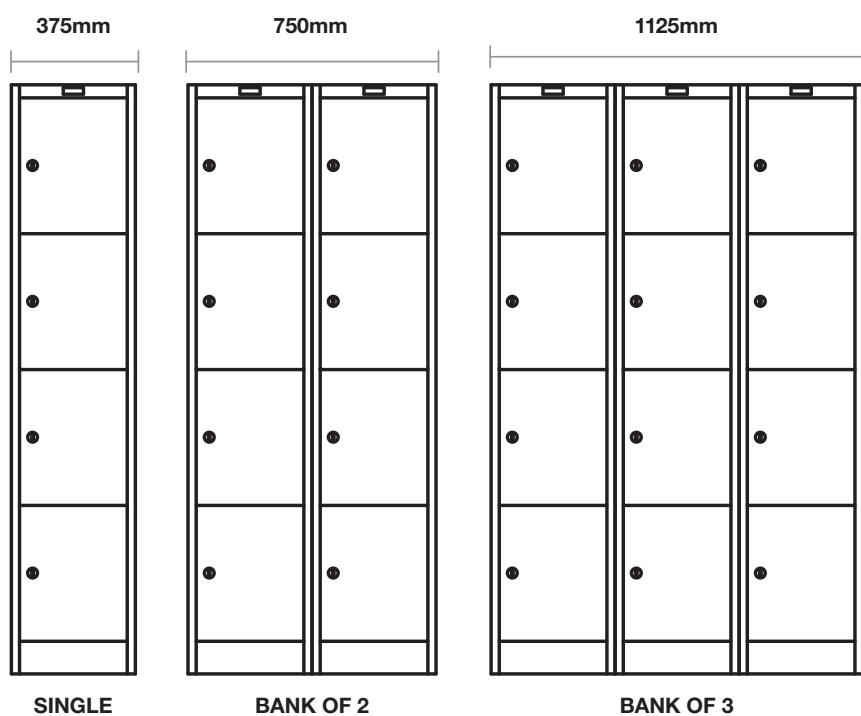

Configurations - 375mm lockers