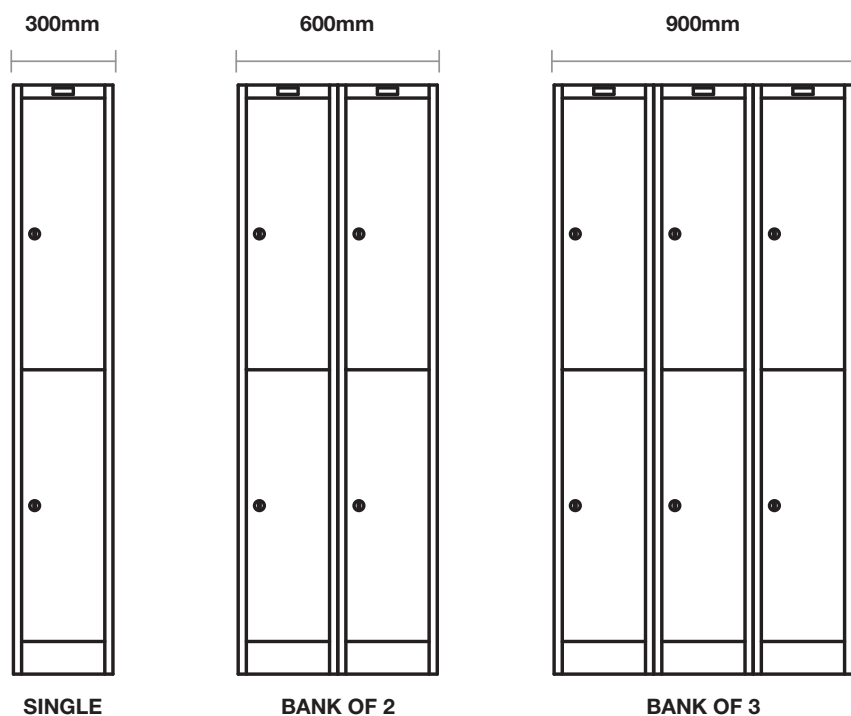

Configurations - 300mm lockers