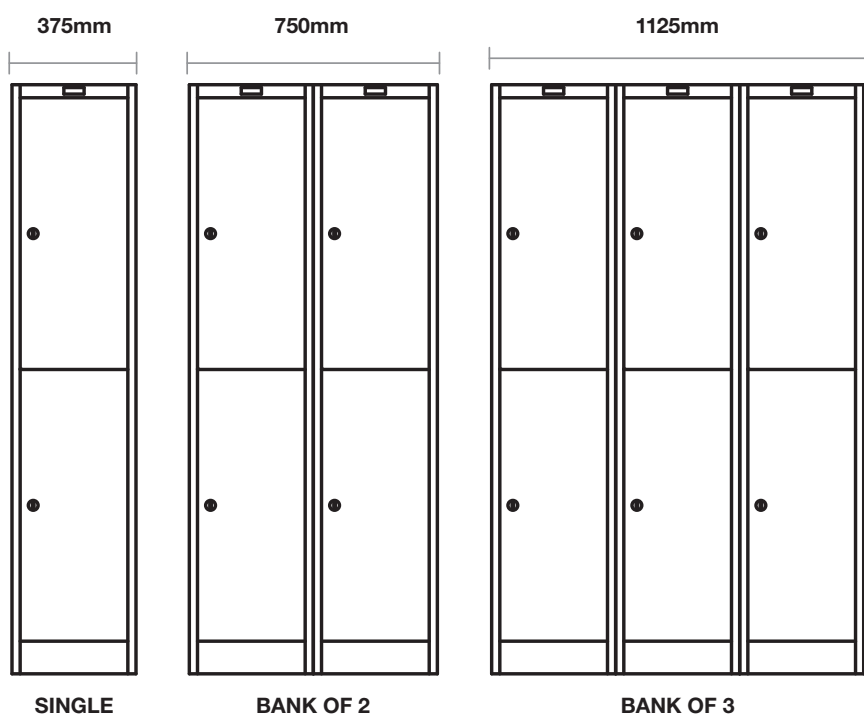

Configurations - 375mm lockers