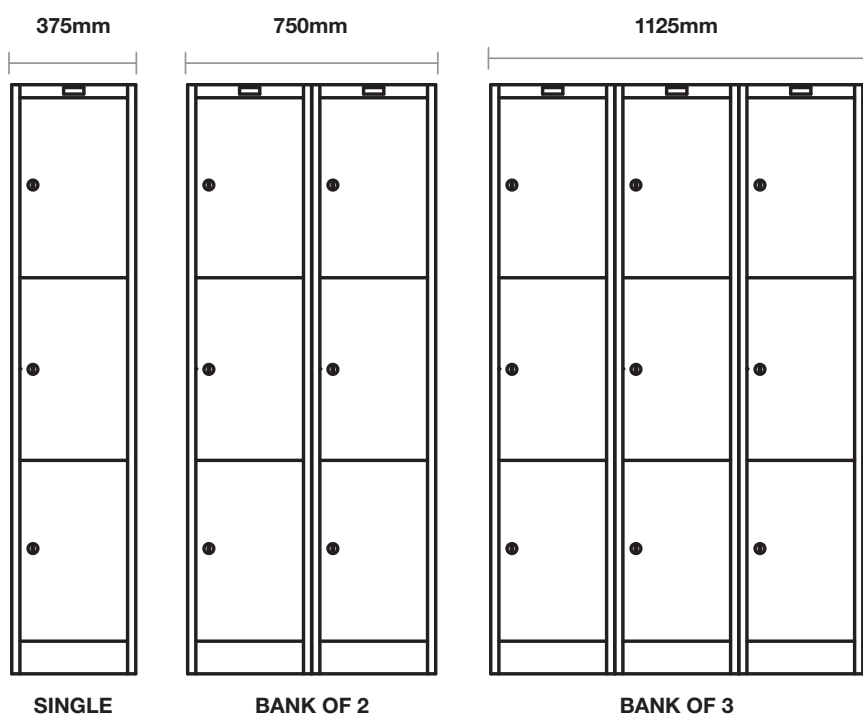

Configurations - 375mm lockers