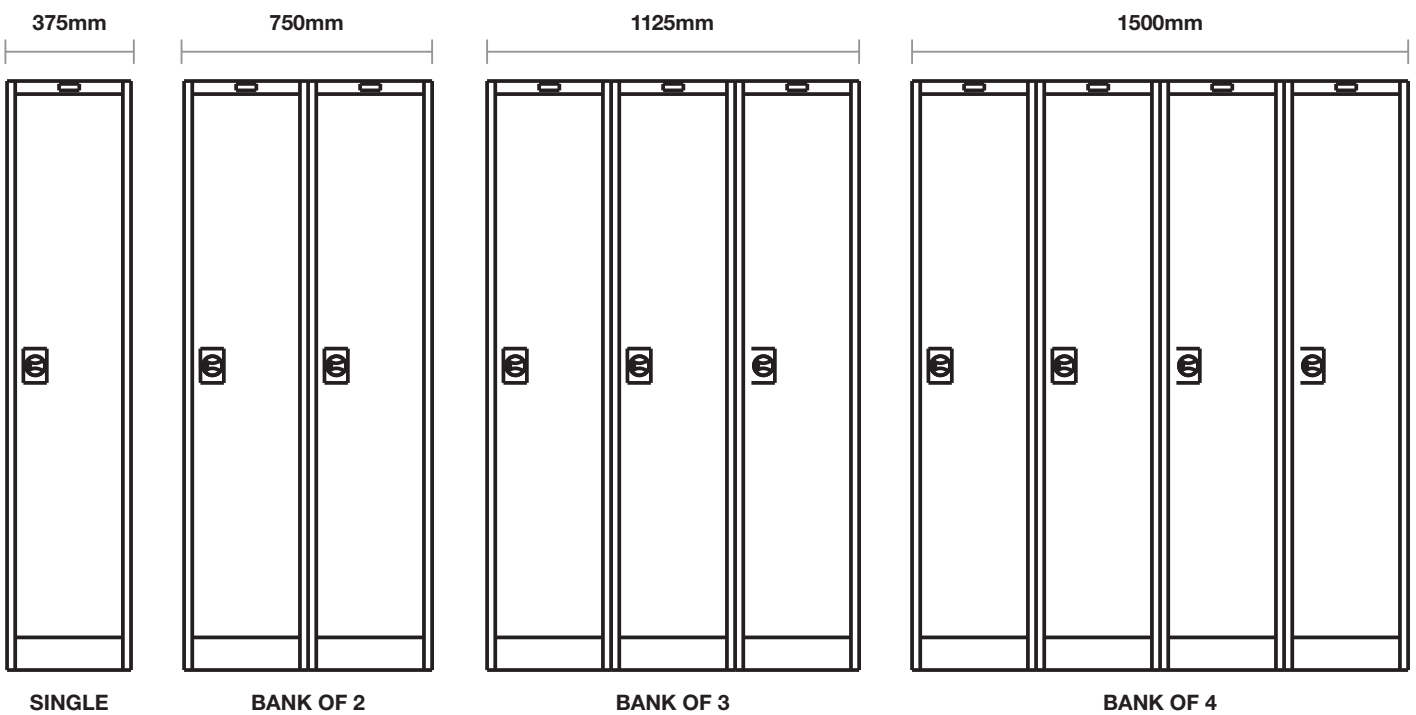

## Technical specifications

Height	1800
Width	300, 375 mm
Depth	457 mm
<b>Configurations</b>	
– Door	1- 4 Doors, 2 Stepped Door
– Banks	Single, Double and Triple Banks Alternatively Bank Lockers on site to your desired configuration
<b>Locking Mechanism</b>	
3 Locking Options	– Latchlock – Cam (key) lock – Three Point Locking
<b>Accessories</b>	
– 1 Tier	– Mirror and coat rail
– 2 Tier	– Mirrors and coat rails
– 2 Step	– Coat rail

Code	Height	Width	Depth
<b>4 tier locker</b>			
175552	1800mm	300mm	457mm
175552L	1800mm	300mm	457mm
175552/2	1800mm	600mm	457mm
175552/3	1800mm	900mm	457mm
175552/4	1800mm	1200mm	457mm
175552L/2	1800mm	600mm	457mm
175552L/3	1800mm	900mm	457mm
175552L/4	1800mm	1200mm	457mm
175555	1800mm	375mm	457mm
175555L	1800mm	375mm	457mm
175555/2	1800mm	750mm	457mm
175555/3	1800mm	1125mm	457mm
175555L/2	1800mm	750mm	457mm
175555L/3	1800mm	1125mm	457mm
<b>2 step locker</b>			
175556	1800mm	375mm	457mm
175556L	1800mm	375mm	457mm
175556/2	1800mm	750mm	457mm
175556/3	1800mm	1125mm	457mm
175556L/2	1800mm	750mm	457mm
175556L/3	1800mm	1125mm	457mm

## Configurations - 375mm lockers

All dimensions are nominal.