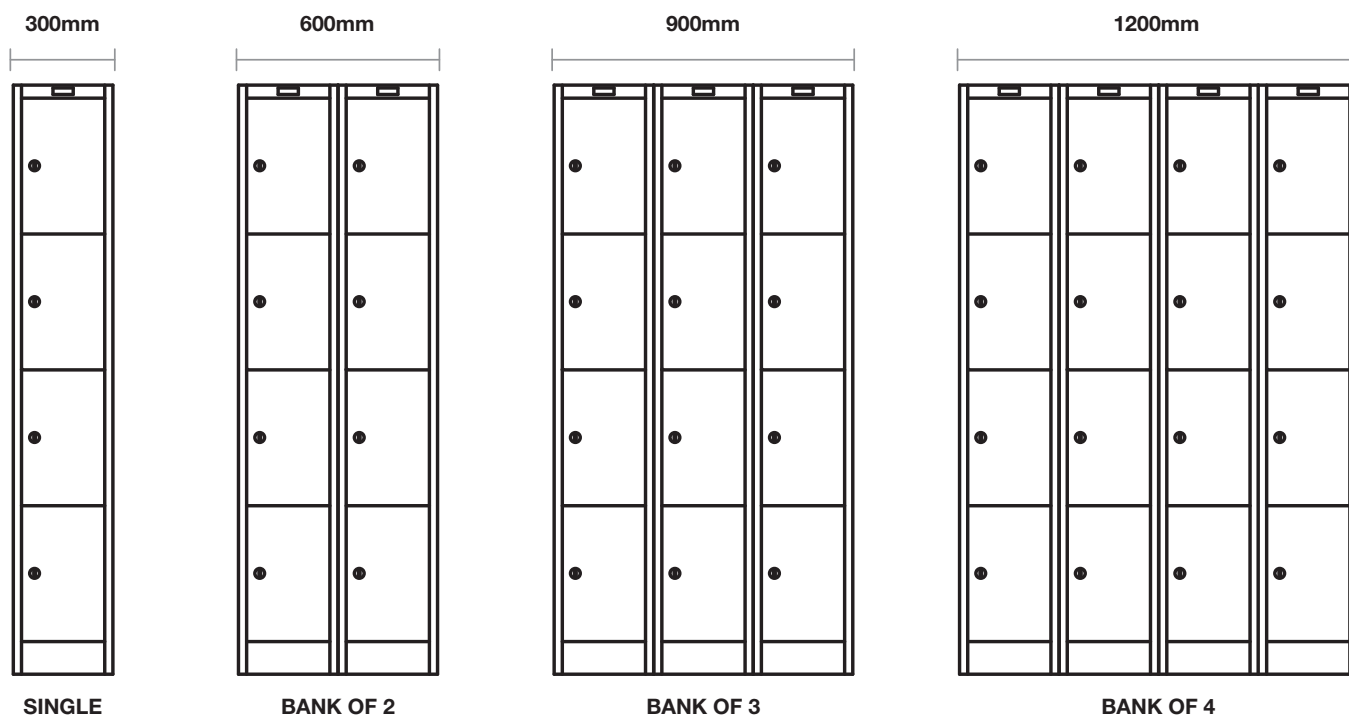

Configurations - 300mm lockers