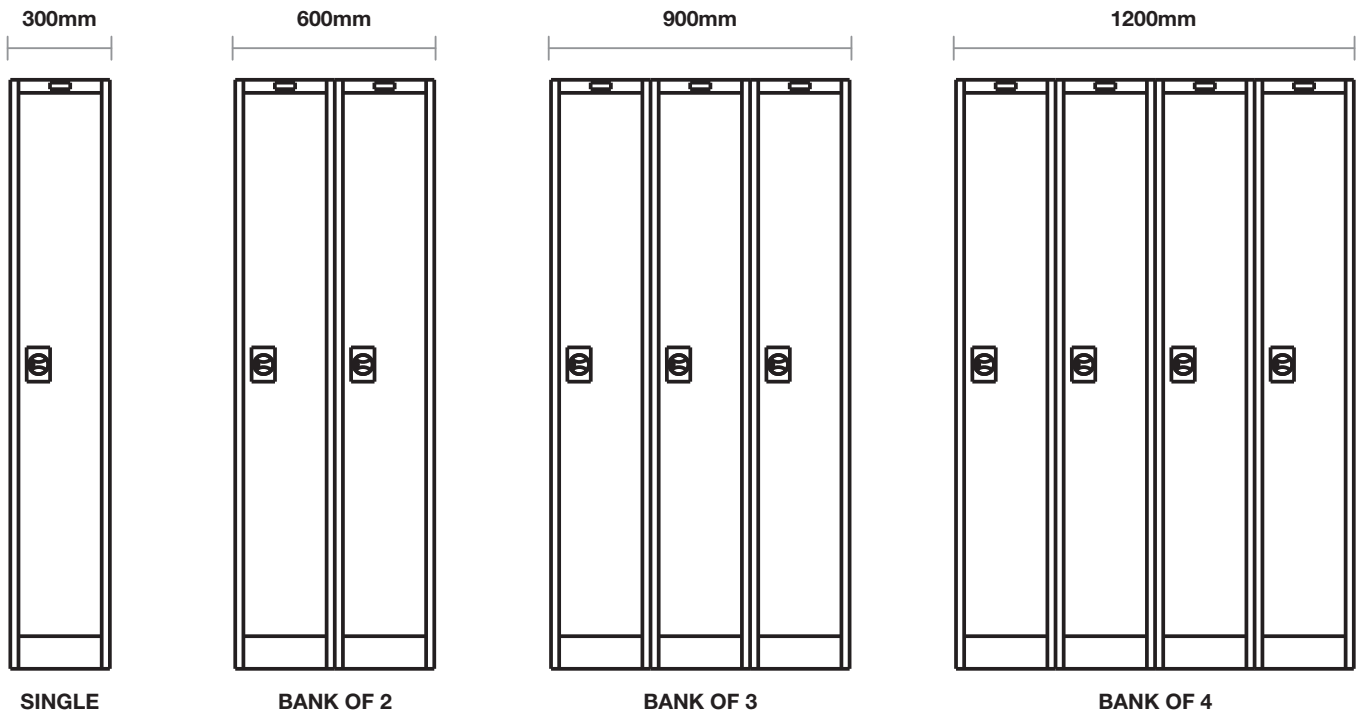

1 tier lockers

Configurations - 300mm lockers